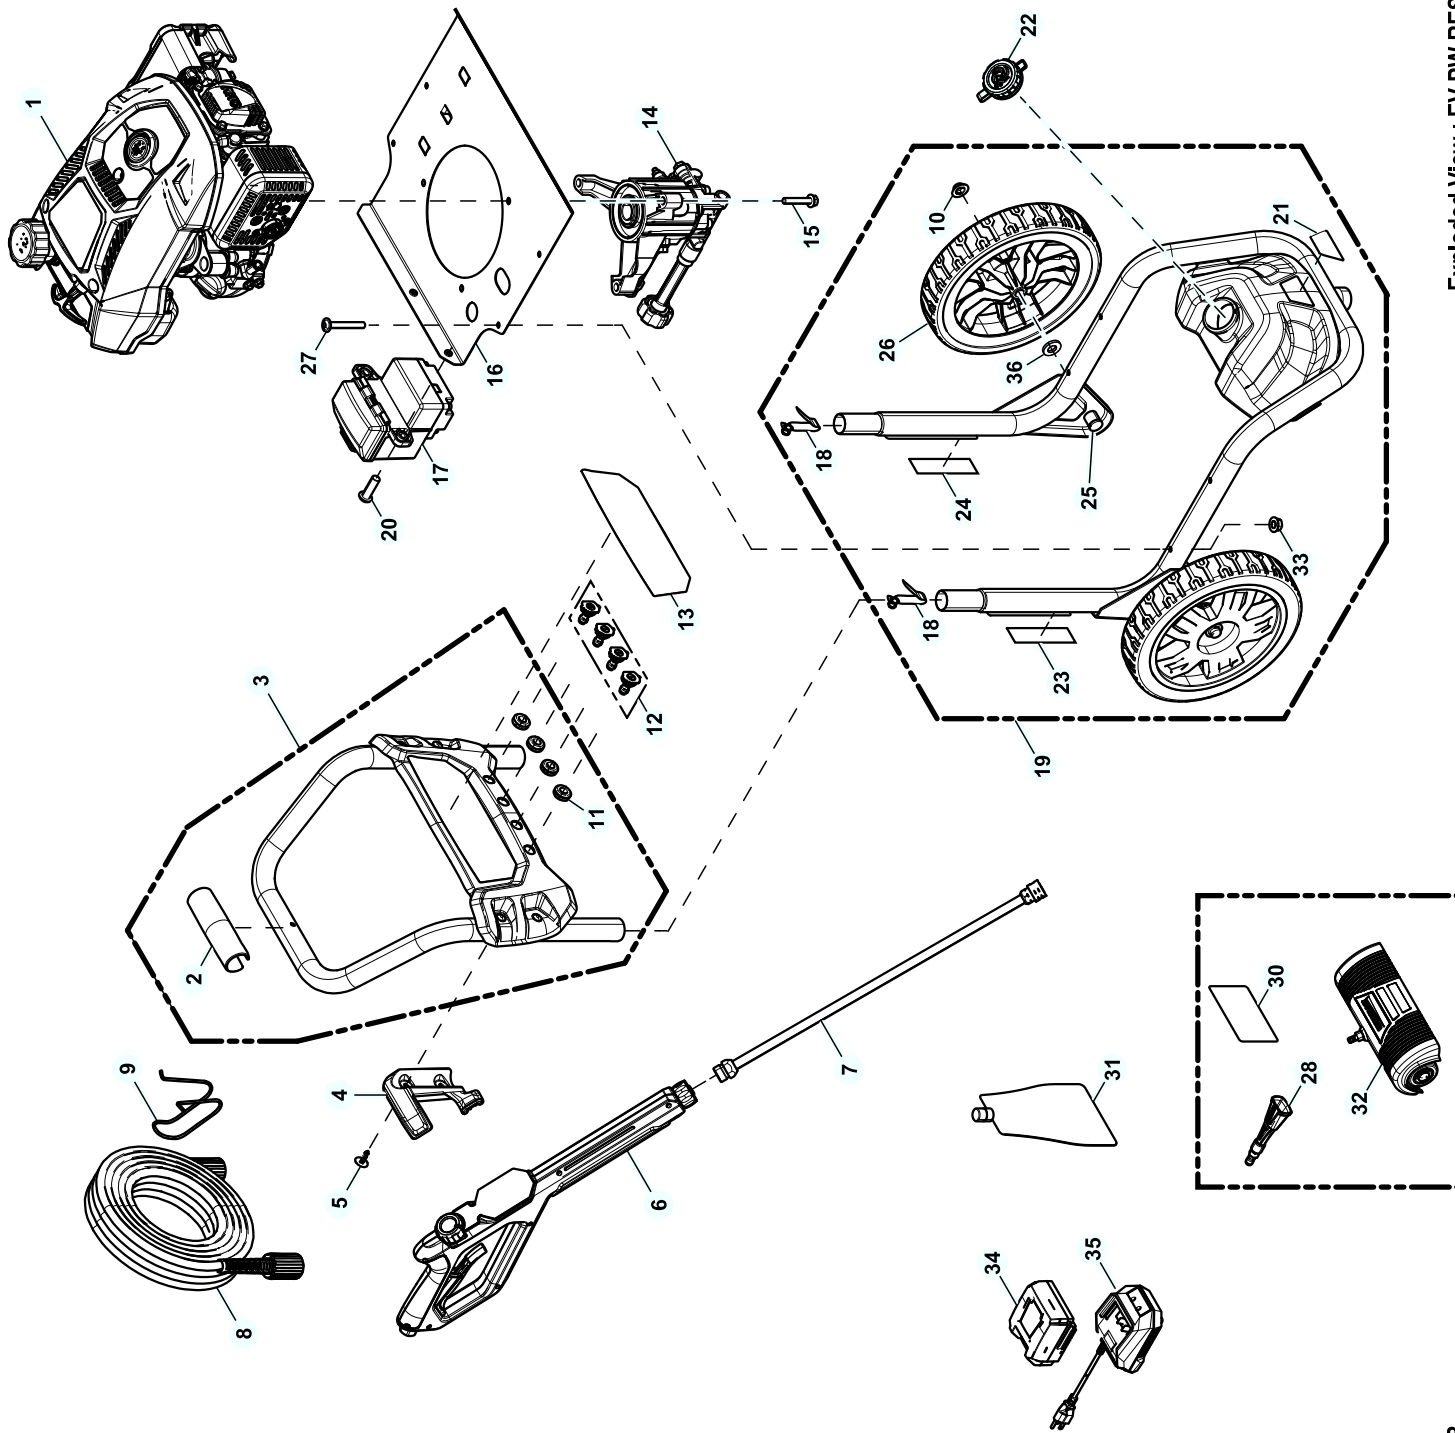

# GROUP EV

**EXPLODED VIEW: EV PW RESI VE E-START****DRAWING #: 10000026490****GROUP EV**

<b>ITEM</b>	<b>PART#</b>	<b>QTY.</b>	<b>DESCRIPTION</b>
1	10000017960	1	ENGINE
2	0L4739	1	HANDLE C-GRIP
3	10000012847	1	HANDLE KIT PW RESI NO DECAL
4	0L6431	1	HOLSTER VP GUN BLACK
5	0J1449	2	FASTENER RIBBED SHANK CHRSTM T
6	10000009382	1	GUN VPG M22, ORANGE
7	0H9640	1	LANCE ASSY-20" LONG
8	0K0921	1	HOSE (G0071320)
	10000038679	1	HOSE (G0071430)
9	0J3052	1	HOOK-HOSE
10	0K9974	2	PUSH NUT
11	0J3079	4	GROMMET-NOZZLE
12	0H9617R	1	KIT-NOZZLE
13	10000020227	1	DECAL NOZZLE BILLBOARD E-START
14	10000022971	1	PUMP AXIAL
15	G073144	3	SCREW HHFC M8-1.25 X 45 G8.8
16	10000020625	1	ST03 PLATE VERT ENGINE MOUNTING BLK
17	10000018924	1	ASSY BATTERY BOX 12V
18	0G5442	2	SNAP BUTTON
19	10000027407	1	CRADLE KIT
20	0D6029	2	TAPTITE
21	0L2091	1	DECAL NO NOT USE BLEACH
22	0K4078A	1	CAP CHEM TANK
23	10000017961	1	DECAL QUICK START
24	10000017938	1	DECAL QUICK START
25	10000021533	2	PIN AXLE
26	0J6276	2	WHEEL
27	0J3331	4	SCREW BFHSC M6-1.0 X 45 BLK ZP
28	0L3579	1	PW FOAMER QC (G0071430 ONLY)
29	10000007185	1	BAG MESH DRAWSTRING (G0071430 ONLY)
30	10000008335	1	CARD LAMINATED PW ACCESSORY (G0071430 ONLY)
31	10000005883	1	OIL POUCH 16 OZ SAE 30
32	10000008337	1	ASSY POWER BROOM (G0071430 ONLY)
33	0D3700	4	NUT FLANGE M6-1.0 NYLON
34	10000020303	1	ASSY BATTERY 12V LITHIUM ION
35	10000020284	1	ASSY CHARGER BATTERY 12V LI ION
36	G022304	2	WASHER FLAT 1/2 ZINC
37	10000023074	1	CHEMICAL HOSE (NOT SHOWN)